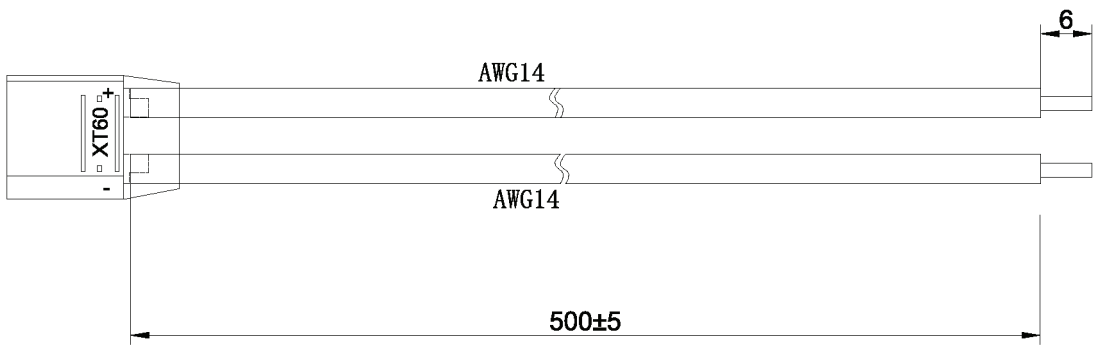

7

RELi³ON	OUTLAW EC5 TO RING TERMINAL, QP CONNECTOR
PART NUMBER	90OUTLAWEC5
AMPERAGE	30A
NOT TO SCALE	

A B C D E F G H I J K